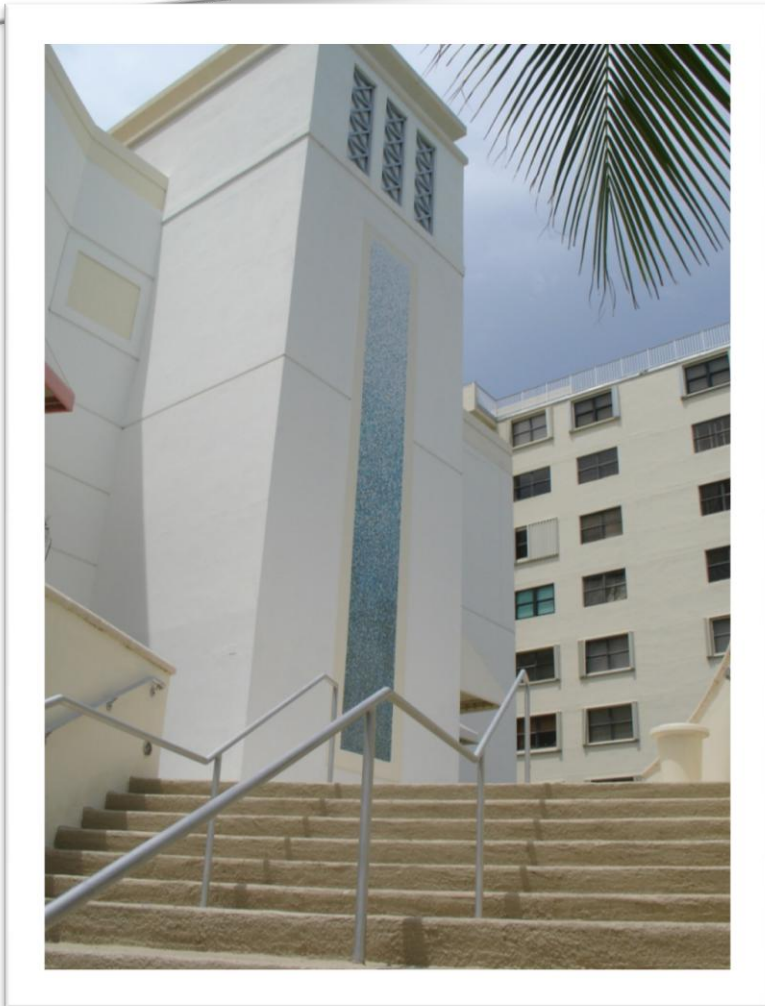

D & B Professional Portfolio

TILE DISTRIBUTORS

Tiles From Around The World

Project:

Lowes

Miami Beach Hotel

City: Miami Beach

Architectural Firm: RTKL